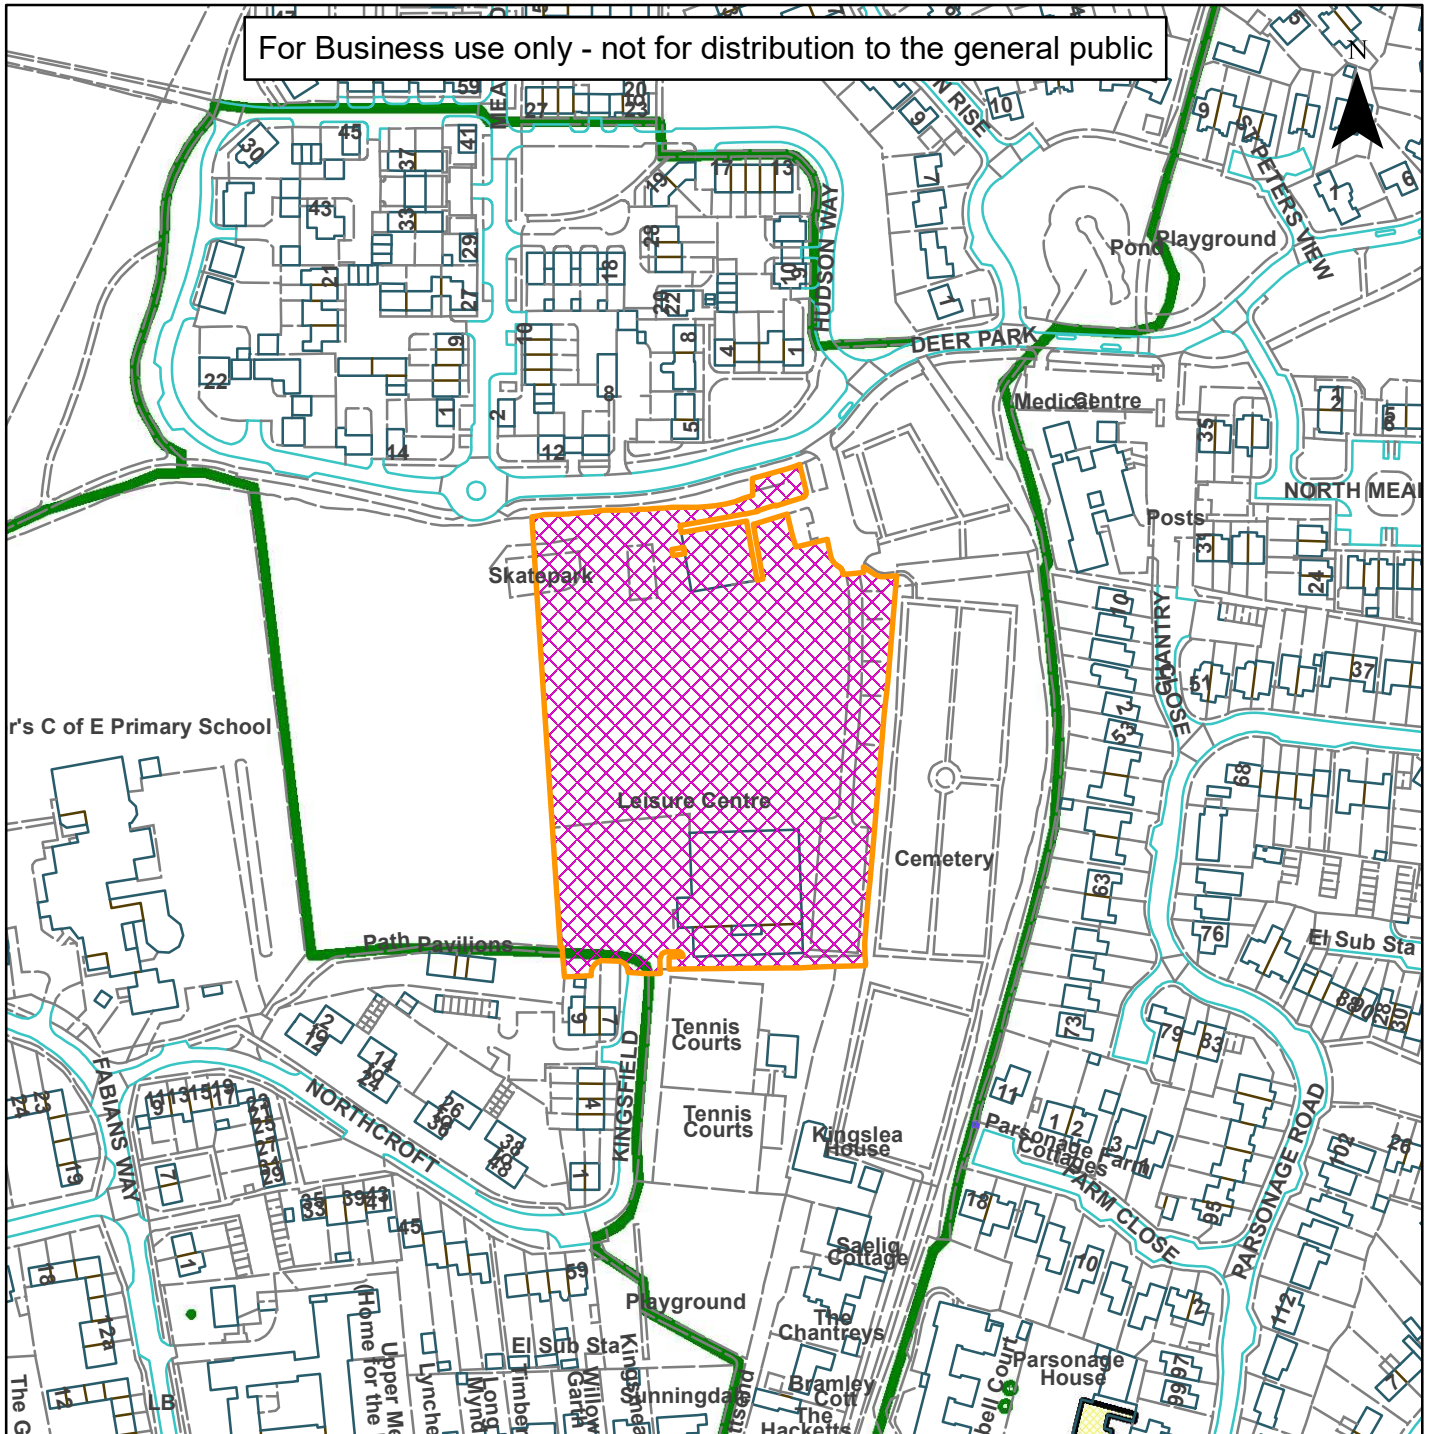

06) DC/23/1177

Horsham District Council

Henfield Sports Centre, Northcroft, Henfield, West Sussex, BN5 9QB

Scale: 1:2,500

Reproduced by permission of Ordnance Survey map on behalf of HMSO. © Crown copyright and database rights (2019). Ordnance Survey Licence.100023865